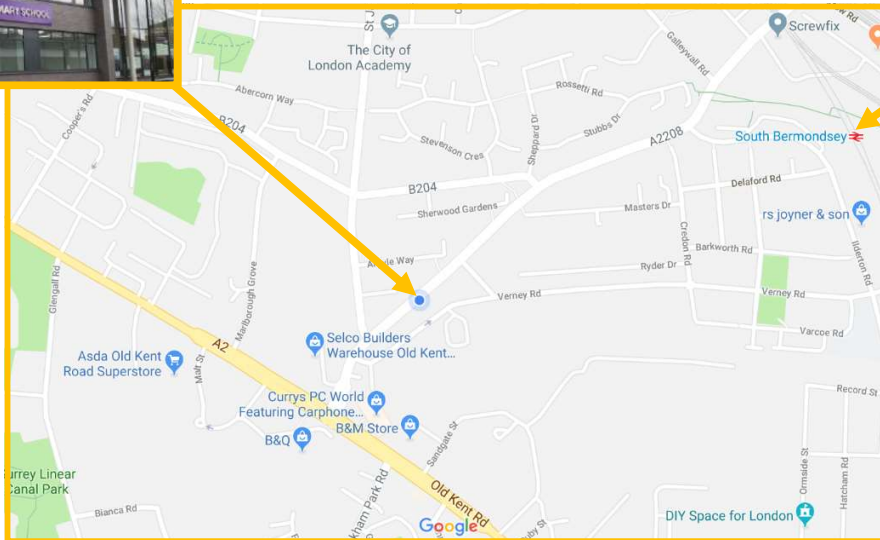

Communitas Education Trust

COMMUNITAS EDUCATION TRUST DIRECTIONS

Nearest station:

*South Bermondsey
which is a 10 minute
walk to John Keats
Primary School*

Communitas Education Trust
c/o John Keats Primary School
391, Rotherhithe New Road
London SE16 3FN
Tel: 0203 955 8176

Local bus routes:

21, 53, 172, 453

Nearest railway:

South Bermondsey